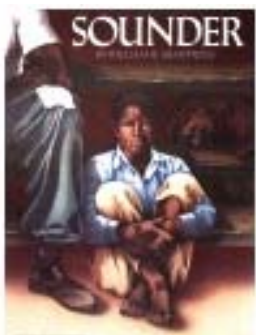

Perfection Learning Popular Novel Posters – 22”H x 17”W -

Coated
For
durability

WL121-2222
The Adventures of Tom Sawyer

WL121-2224
The Best Christmas

WL121-2223
The Boxcar Children

WL121-2226
Bridge to Terabithia

WL121-2248
Sarah, Plain & Tall

WL121-2221
The Scarlet Letter

WL121-2250
Shiloh

WL121-2251
The Sign of the Beaver

WL121-2256
Tuck Everlasting

WL121-2261
A Wrinkle in Time

WL121-2252
Sounder

WL121-2253
Stone Fox