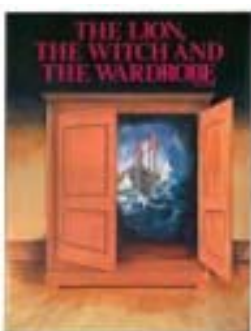

Perfection Learning Popular Novel Posters – 22”H x 17”W -

Coated
For
durability

WL121-2222
The Adventures of Tom Sawyer

WL121-2224
The Best Christmas

WL121-2223
The Boxcar Children

WL121-2226
Bridge to Terabithia

WL121-2233
The Giver

WL121-2236
The Indian in the Cupboard

WL121-2237
Island of the Blue Dolphins

WL121-2238
James & The Giant Peach

WL121-2239
The Lion, the Witch &
The Wardrobe

Perfection Learning Popular Novel Posters – 22”H x 17”W -