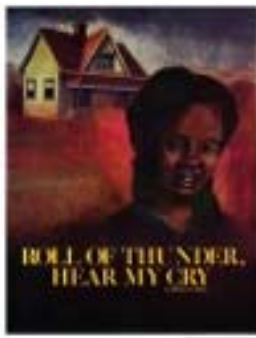

Perfection Learning Popular Novel Posters – 22”H x 17”W -

Coated
For
durability

WL121-2222
The Adventures of Tom Sawyer

WL121-2224
The Best Christmas

WL121-2223
The Boxcar Children

WL121-2226
Bridge to Terabithia

WL121-2240
Maniac Magee

WL121-2241
The Mouse & the Motorcycle

WL121-2242
Number the Stars

WL121-2243
Old Yeller

WL121-2244
The Pinballs

WL121-2245
Ramona Quimby

WL121-2246
Roll of Thunder Hear My City

WL121-2247
Sadako & the Thousand Paper Cranes

WL121-2248
Sarah, Plain & Tall

WL121-2221
The Scarlet Letter

WL121-2250
Shiloh

WL121-2251
The Sign of the Beaver

WL121-2256
Tuck Everlasting

WL121-2261
A Wrinkle in Time

WL121-2252
Sounder

WL121-2253
Stone Fox