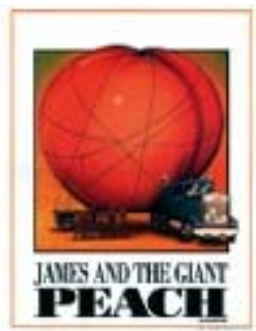

WL121-2238
James & The Giant Peach