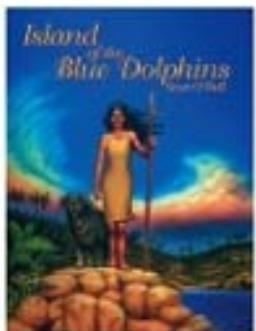

Perfection Learning Popular Novel Posters – 22”H x 17”W -

Coated
For
durability

WL121-2222
The Adventures of Tom Sawyer

WL121-2224
The Best Christmas

WL121-2223
The Boxcar Children

WL121-2226
Bridge to Terabithia

WL121-2225 N.A.
The Cay

WL121-2227
Charlie & the chocolate fly

WL121-2228
Charlotte's Web

WL121-2229
Chocolate Fever

WL121-2230
The Chocolate Touch

WL121-2231
The Cricket in Times Square

WL121-2232
Dear Mr. Henshaw

WL121-2233
The Giver

WL121-2236
The Indian in the Cupboard

WL121-2237
Island of the Blue Dolphins

WL121-2238
James & The Giant Peach

WL121-2239
The Lion, the Witch &
The Wardrobe

Perfection Learning Popular Novel Posters – 22”H x 17”W -