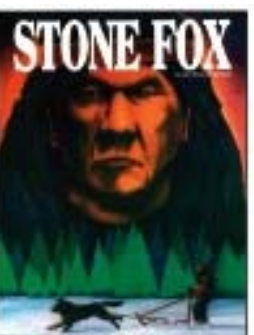

Perfection Learning Popular Novel Posters – 22”H x 17”W -

Coated
For
durability

WL121-2222
The Adventures of Tom Sawyer

WL121-2224
The Best Christmas

WL121-2223
The Boxcar Children

WL121-2226
Bridge to Terabithia

WL121-2248
Sarah, Plain & Tall

WL121-2221
The Scarlet Letter

WL121-2250
Shiloh

WL121-2251
The Sign of the Beaver

WL121-2256
Tuck Everlasting

WL121-2261
A Wrinkle in Time

WL121-2252
Sounder

WL121-2253
Stone Fox