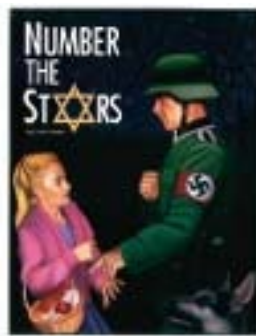

WL121-2242
Number the Stars