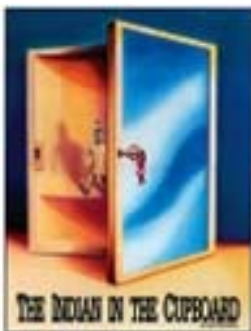

WL121-2236
The Indian in the Cupboard