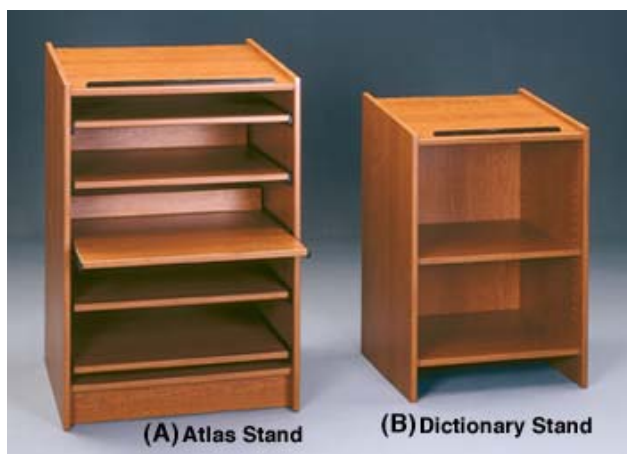

Classic Dictionary Stand (Fix drawer)
8PMT585.1542 Dictionary stand 44"H

Classic Atlas Stand (5 pull drawer)
8PMT585.1541 Atlas stand 44"H

B.Line Dictionary Stand
8PMT585.1542 Dictionary stand 44"H

B.Line Dictionary Stand (4 Pull drawer)
9PMTB865.62870 Adult Atlas stand 42"H
9PMTB865.62867 Adult dictionary stand 43"H

Glacier Dictionary Stand (Fix drawer)
8PMT585.5132 Dictionary stand 35"H
8PMT585.4087 Dictionary stand 42"H

G.Line Dictionary Stand (Fix drawer)
5PMTG690.153 Dictionary stand 44"H

PARA Atlas & Dictionary Stand
8PMT585.7885 Atlas stand 39"H
8PMT585.7884 Dictionary Stand 39"H

Picture for illustration only, actual products may vary in spec & design
Contact us if colour matching is critical
Supply as picture shows if colour not specify

Order Information

Stock #	Description
8PMT585.1542	Classic Dictionary stand 44"H
8PMT585.1541	Classic Atlas stand 5drawer 44"H
8PMT585.1542	B.Line dictionary stand 44"H
9PMTB865.62870	B.Line Atlas adult 4 pull out 42"H
9PMTB865.62867	B.Line dictionary adult 4 pull out 43"H
8PMT585.5132	Glacier Dictionary stand 35"H
8PMT585.4087	Glacier dictionary stand 42"H
5PMTG690.153	G.Line dictionary stand 2 fix 44"H
8PMT585.7885	PARA Atlas stand 5 drawer 39"H
8PMT585.7884	PARA dictionary stand 2 shelves 39"H