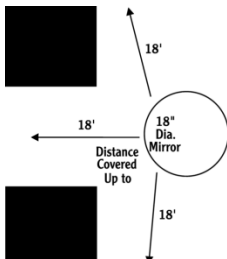

Round Convex Security Mirrors

Provide a 160° view  
 Choose from Grade A optical glass or shatter-proof acrylic  
 Non-tarnishable metal-like frame  
 Hanging hardware included for mounting on wall or ceiling

Stock #	Description
10P809.1411153	Glass Mirror, 12" Dia, cover up to 12' Distance
10P809.1411154	Glass Mirror, 14" Dia, cover up to 15'
10P809.1411155	Glass Mirror, 18" Dia, cover up to 20'
10P809.1411156	Glass Mirror, 26" Dia, cover up to 26'
10P809.1411157	Glass Mirror, 30" Dia, cover up to 30'
10P809.1411158	Glass Mirror, 36" Dia, cover up to 35'
10P809.1410991	Acrylic mirror, 12" Dia, cover up to 12'
10P809.1410992	Acrylic mirror, 18" Dia, cover up to 20'
10P809.1410989	Acrylic mirror, 26" Dia, cover up to 26'
10P809.1410999	Acrylic mirror, 30" Dia, cover up to 30'
10P809.1410988	Acrylic mirror, 36" Dia, cover up to 35'

360 drop in view

360 Dome view

180 view

90 view

Dome Security Mirrors

Includes assembly directions & hardware for hanging  
**360° Dome (A)**  
 Provides vision from all angles  
 Ideal for 4-way intersections  
**360° Drop-in (A)**  
 For suspended ceilings  
 Includes 2"W x 2"D installation panel  
**180° Dome (B)**  
 Ideal for 3-way "T" intersections  
**90° Dome (C)**  
 Eliminates blind spots in "L" intersections

Stock #	Description
10P809.1509285	360 Dome mirror 18" Dia, cover up to 18'
10P809.1509286	360 Dome mirror 24" Dia, cover up to 24'
10P809.1509287	360 Dome mirror 26" Dia, cover up to 26'
10P809.1509288	360 Dome Drop in mirror 24" Dia, cover up to 22'
10P809.1509289	180 Dome mirror 18" Dia, cover up to 18'
10P809.1509290	180 Dome mirror 24" Dia, cover up to 22'
10P809.1509291	180 Dome mirror 26" Dia, cover up to 26'
10P809.1509292	90 Dome mirror 16" Dia, cover up to 18'
10P809.1509293	90 Dome mirror 20" Dia, cover up to 22'
10P809.1509294	90 Dome mirror 24" Dia, cover up to 26'