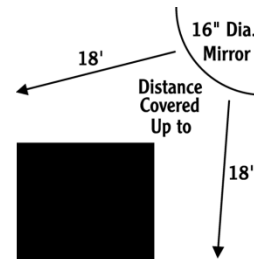

Round Convex Security Mirrors

Provide a 160° view  
 Choose from Grade A optical glass or shatter-proof acrylic  
 Non-tarnishable metal-like frame  
 Hanging hardware included for mounting on wall or ceiling

Stock #	Description
10P809.1411153	Glass Mirror, 12" Dia, cover up to 12' Distance
10P809.1411154	Glass Mirror, 14" Dia, cover up to 15'
10P809.1411155	Glass Mirror, 18" Dia, cover up to 20'
10P809.1411156	Glass Mirror, 26" Dia, cover up to 26'
10P809.1411157	Glass Mirror, 30" Dia, cover up to 30'
10P809.1411158	Glass Mirror, 36" Dia, cover up to 35'
10P809.1410991	Acrylic mirror, 12" Dia, cover up to 12'
10P809.1410992	Acrylic mirror, 18" Dia, cover up to 20'
10P809.1410989	Acrylic mirror, 26" Dia, cover up to 26'
10P809.1410999	Acrylic mirror, 30" Dia, cover up to 30'
10P809.1410988	Acrylic mirror, 36" Dia, cover up to 35'

360 drop in view

360 Dome view

180 view

90 view

Dome Security Mirrors

Includes assembly directions & hardware for hanging  
**360° Dome (A)**  
 Provides vision from all angles  
 Ideal for 4-way intersections  
**360° Drop-in (A)**  
 For suspended ceilings  
 Includes 2"W x 2"D installation panel  
**180° Dome (B)**  
 Ideal for 3-way "T" intersections  
**90° Dome (C)**  
 Eliminates blind spots in "L" intersections

Stock #	Description
10P809.1509285	360 Dome mirror 18" Dia, cover up to 18'
10P809.1509286	360 Dome mirror 24" Dia, cover up to 24'
10P809.1509287	360 Dome mirror 26" Dia, cover up to 26'
10P809.1509288	360 Dome Drop in mirror 24" Dia, cover up to 22'
10P809.1509289	180 Dome mirror 18" Dia, cover up to 18'
10P809.1509290	180 Dome mirror 24" Dia, cover up to 22'
10P809.1509291	180 Dome mirror 26" Dia, cover up to 26'
10P809.1509292	90 Dome mirror 16" Dia, cover up to 18'
10P809.1509293	90 Dome mirror 20" Dia, cover up to 22'
10P809.1509294	90 Dome mirror 24" Dia, cover up to 26'