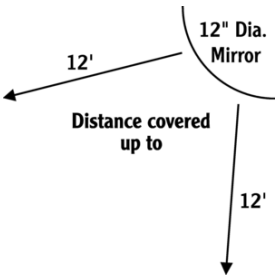

Round Convex Security Mirrors

Provide a 160° view  
 Choose from Grade A optical glass or shatter-proof acrylic  
 Non-tarnishable metal-like frame  
 Hanging hardware included for mounting on wall or ceiling

Stock #	Description
10P809.1411153	Glass Mirror, 12" Dia, cover up to 12' Distance
10P809.1411154	Glass Mirror, 14" Dia, cover up to 15'
10P809.1411155	Glass Mirror, 18" Dia, cover up to 20'
10P809.1411156	Glass Mirror, 26" Dia, cover up to 26'
10P809.1411157	Glass Mirror, 30" Dia, cover up to 30'
10P809.1411158	Glass Mirror, 36" Dia, cover up to 35'
10P809.1410991	Acrylic mirror, 12" Dia, cover up to 12'
10P809.1410992	Acrylic mirror, 18" Dia, cover up to 20'
10P809.1410989	Acrylic mirror, 26" Dia, cover up to 26'
10P809.1410999	Acrylic mirror, 30" Dia, cover up to 30'
10P809.1410988	Acrylic mirror, 36" Dia, cover up to 35'

360 drop in view

360 Dome view

180 view

90 view

Dome Security Mirrors

Includes assembly directions & hardware for hanging  
**360° Dome (A)**  
 Provides vision from all angles  
 Ideal for 4-way intersections  
**360° Drop-in (A)**  
 For suspended ceilings  
 Includes 2"W x 2"D installation panel  
**180° Dome (B)**  
 Ideal for 3-way "T" intersections  
**90° Dome (C)**  
 Eliminates blind spots in "L" intersections

Stock #	Description
10P809.1509285	360 Dome mirror 18" Dia, cover up to 18'
10P809.1509286	360 Dome mirror 24" Dia, cover up to 24'
10P809.1509287	360 Dome mirror 26" Dia, cover up to 26'
10P809.1509288	360 Dome Drop in mirror 24" Dia, cover up to 22'
10P809.1509289	180 Dome mirror 18" Dia, cover up to 18'
10P809.1509290	180 Dome mirror 24" Dia, cover up to 22'
10P809.1509291	180 Dome mirror 26" Dia, cover up to 26'
10P809.1509292	90 Dome mirror 16" Dia, cover up to 18'
10P809.1509293	90 Dome mirror 20" Dia, cover up to 22'
10P809.1509294	90 Dome mirror 24" Dia, cover up to 26'