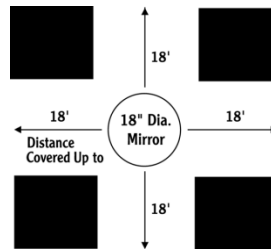

Round Convex Security Mirrors

Provide a 160° view  
 Choose from Grade A optical glass or shatter-proof acrylic  
 Non-tarnishable metal-like frame  
 Hanging hardware included for mounting on wall or ceiling

Stock #	Description
10P809.1411153	Glass Mirror, 12" Dia, cover up to 12' Distance
10P809.1411154	Glass Mirror, 14" Dia, cover up to 15'
10P809.1411155	Glass Mirror, 18" Dia, cover up to 20'
10P809.1411156	Glass Mirror, 26" Dia, cover up to 26'
10P809.1411157	Glass Mirror, 30" Dia, cover up to 30'
10P809.1411158	Glass Mirror, 36" Dia, cover up to 35'
10P809.1410991	Acrylic mirror, 12" Dia, cover up to 12'
10P809.1410992	Acrylic mirror, 18" Dia, cover up to 20'
10P809.1410989	Acrylic mirror, 26" Dia, cover up to 26'
10P809.1410999	Acrylic mirror, 30" Dia, cover up to 30'
10P809.1410988	Acrylic mirror, 36" Dia, cover up to 35'

360 drop in view

360 Dome view

180 view

90 view

Dome Security Mirrors

Includes assembly directions & hardware for hanging  
**360° Dome (A)**  
 Provides vision from all angles  
 Ideal for 4-way intersections  
**360° Drop-in (A)**  
 For suspended ceilings  
 Includes 2"W x 2"D installation panel  
**180° Dome (B)**  
 Ideal for 3-way "T" intersections  
**90° Dome (C)**  
 Eliminates blind spots in "L" intersections

Stock #	Description
10P809.1509285	360 Dome mirror 18" Dia, cover up to 18'
10P809.1509286	360 Dome mirror 24" Dia, cover up to 24'
10P809.1509287	360 Dome mirror 26" Dia, cover up to 26'
10P809.1509288	360 Dome Drop in mirror 24" Dia, cover up to 22'
10P809.1509289	180 Dome mirror 18" Dia, cover up to 18'
10P809.1509290	180 Dome mirror 24" Dia, cover up to 22'
10P809.1509291	180 Dome mirror 26" Dia, cover up to 26'
10P809.1509292	90 Dome mirror 16" Dia, cover up to 18'
10P809.1509293	90 Dome mirror 20" Dia, cover up to 22'
10P809.1509294	90 Dome mirror 24" Dia, cover up to 26'