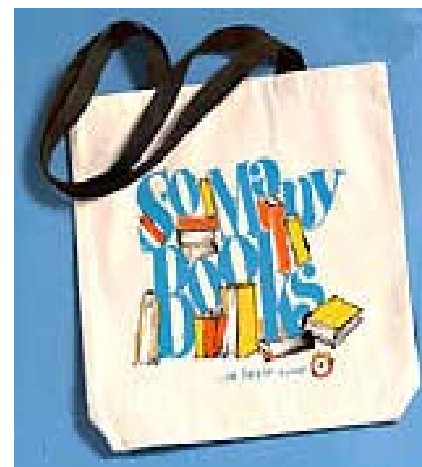

**Tote Bags** - *Silk Screened, Sturdy duck canvas.* Great as a personal tote bag, fundraisers or gift. Spread the message!

(C)

9P340/121-4782 - bulk of 50  
12"H x 19"W x 4"D.

9P309/121-7562 – Go Green tote bag - bulk of 500  
12"H x 16"W x 6"D

9P339/131-0042 - bulk of 50  
**Reading is Life the Rest is Just Footnotes Tote Bag**  
Let patrons bring home this Tote Bag carrying the message of the importance of reading. Bag is made of sturdy duck canvas and printed only on one side. Measures 14 1/2"H x 14 1/2"W.

9P329/121-6517 - bulk of 50  
**Very Hungry Caterpillar Tote Bag**  
Tote Bag: Roomy gusseted bottom style tote with outside pocket and zippered top. Made from a sturdy polyester nylon material. 24" long handles. 14"H x 16-1/2"W x 4"D.