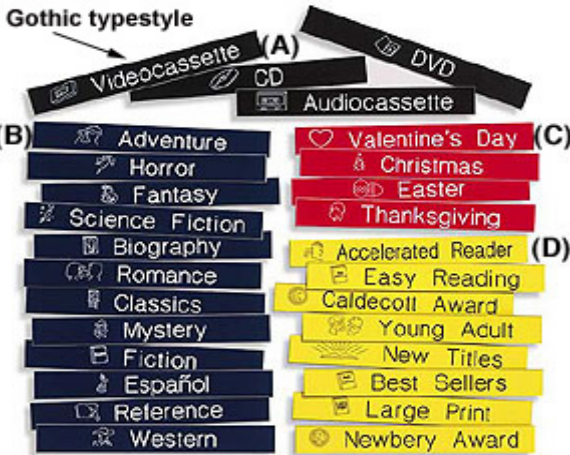

Dewey Classification Sign Sets

Signs are made of rigid plastic laminate. Permanently engraved letters won't scratch or fade. Each Set of 17 includes the following classifications: 000 Generalities; 030 Encyclopedias; 100 Philosophy; 200 Religion; 300 Social Sciences; 400 Language; 500 Pure Sciences; 600 Technology; 700 The Arts; 800 Literature; 900 History; 920 Biography; 973 United States History; Fiction; Reference; New Books and Rental. Upper case characters in Roman or Gothic typestyle. See Background colors chart.

Stock #	HxW, Typestyle
9P933.802052	11/16"x5", Gothic
9P933.802053	1 1/2"x12", Gothic
9P933.802050	11/16"x5", Roman, Italic
9P933.802051	1 1/2"x12", Roman, Italic

Gothic typestyle

Classification Shelf Labels

Create visual impact with your choice of four sets of classification labels. Order sets in your choice of colors as shown below. Mount with Double-sided Tape, sold separately.

Stock #	Description
9P933.807455 (A)	Media, 4/set
9P933.807452 (B)	Subjects, 12/set
9P933.807454 (C)	Holidays, 4/set
9P933.807453 (D)	Reading, 8/set

Help your young readers understand and recognize the arrangement of non-fiction books with these Dewey classification shelf labels with graphics. Engraved on rigid plastic laminate that won't crack or fade. The Dewey Classification Set includes ten classifications (as shown) with Gothic type in your choice of 4 colors shown. Mount with Double-sided Tape, sold separately.