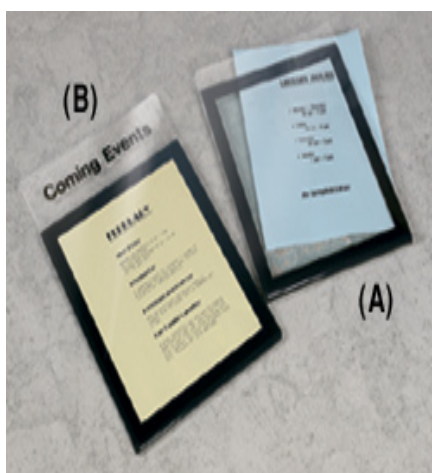

(H) Economical Sign Holder with colour trim

Classic Acrylic Insert Sign Holder

High quality sign holder hold your own computer generated message, notices, subjects, DDC classification...etc. Keep information and message up to date by sliding Insert paper behind a face plate. Easily mounts on to shelves Panel with double side tape included. Blue Colour trim standard except for economical sign holder. Free Template given for order > 10 units. (Other Trim colour: Black, Blue, Hunter Green, Silver, Burgundy for minimum order > 11 units )

Stock #	Description
9PMT943.805003	2 insert arch top (see D) 11-1/4"x11-1/4"
9PMT943.805211	4 insert arch top. 11-1/4"x11-1/4" (not shows )
9PMT943.805214	Hours imprint arch top 2 insert (not shows )
9PMT943.805213	2 line square holder (see C) 4-3/4"x10"W
9PMT943.807898	4 line square holder (see B) 10-1/2"x10"W
9PMT943.807898-6	6 line square holder 12-1/2"x10"W
9PMTB648.001	Economical sign holder 8-1/2"x12"W (see G)
9PMTB648.001C	Economical sign holder, colour trim , A4 size (see H)
9PMTB648.002	Economical Sign holder, custom size < A4 size

Custom Size Acrylic Sign Holder

Quality sign or poster holder in A4, A3 size or other custom size. Vertical or horizontal Format Mount on double side tape. ( screw mounting are sold separately)

Stock #	Description
9PMT944A4-1L	One A4 insert, Horizontal
9PMT944A4-1H	One A4 insert, Vertical
9PMT944A3-1H	One A3 insert, vertical
9PMT944A4-2 H	Two A4 insert, vertical