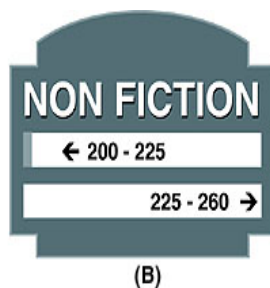

(H) Economical Sign Holder with colour trim

Classic Acrylic Insert Sign Holder

High quality sign holder hold your own computer generated message, notices, subjects, DDC classification...etc. Keep information and message up to date by sliding Insert paper behind a face plate. Easily mounts on to shelves Panel with double side tape included. Blue Colour trim standard except for economical sign holder. Free Template given for order > 10 units. (Other Trim colour: Black, Blue, Hunter Green, Silver, Burgundy for minimum order > 11 units )

Stock #	Description
9PMT943.805003	2 insert arch top (see D) 11-1/4"x11-1/4"
9PMT943.805211	4 insert arch top. 11-1/4"x11-1/4" (not shows )
9PMT943.805214	Hours imprint arch top 2 insert (not shows )
9PMT943.805213	2 line square holder (see C) 4-3/4"x10"W
9PMT943.807898	4 line square holder (see B) 10-1/2"x10"W
9PMT943.807898-6	6 line square holder 12-1/2"x10"W
9PMTB648.001	Economical sign holder 8-1/2"x12"W (see G)
9PMTB648.001C	Economical sign holder, colour trim , A4 size (see H)
9PMTB648.002	Economical Sign holder, custom size < A4 size

Custom Size Acrylic Sign Holder

Quality sign or poster holder in A4, A3 size or other custom size. Vertical or horizontal Format Mount on double side tape. ( screw mounting are sold separately)

Stock #	Description
9PMT944A4-1L	One A4 insert, Horizontal
9PMT944A4-1H	One A4 insert, Vertical
9PMT944A3-1H	One A3 insert, vertical
9PMT944A4-2 H	Two A4 insert, vertical