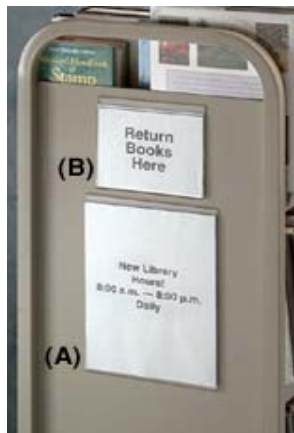

Magnetic Card Holder

It's never been easier to label metal book trucks. **Magnetic Card and Label Holders** offer C-channel design with changeable inserts. (A) come with 3 insert/sheet, 50 sheets/pkg

Stock #	Description
9P189.1533331 (A)	Card Holder 3"x5"L,10/Pk