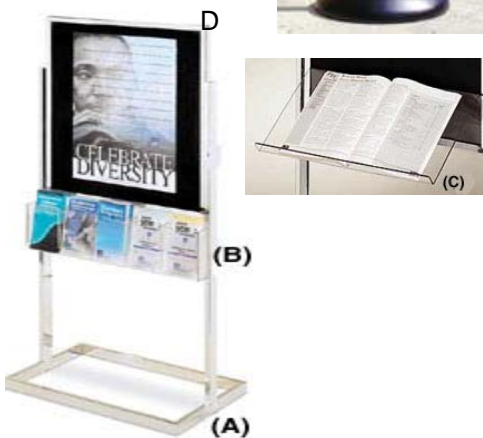

Stock #	Description
10P795.1497367	Swinger white 42"Hx32"Wx24"D
10P795.1492520	Swinger black 42"Hx32"Wx24"D

Tip'n Roll® Wet Erase Signs

•Write-on/wash-off markerboard

Bold, colorful messages can be quickly updated and changed with this 2-sided write-on board. 46"H x 24"W board display is highly visible. Easily relocate by tipping to the side on the 2-hard injected molded plastic wheels. Ballast ports allow you to add water or sand to give weight to the 24" dia. base. 2 internal spring-steel stiffeners prevent sign from being tipped over by wind gusts. Three non-slip feet protect floor surface and 2 security holes secure sign from theft. White sign includes 4 markers (red, blue, green and extra-large black), black sign includes 3 markers (bright neon pink, orange and yellow).

Stock #	Description
10P795.1217002	Black 46"Hx24"W
10P795.1217004	White 46"Hx24"W

Ghent® Indoor/Outdoor Director Signs

Plastic construction

Make visitors feel welcome with easy-to-follow arrow-shaped signs. Placed indoors or out, these all-weather signs provide a generous 16-1/2"H x 23"W space—on 2 sides—for your message. Move the lightweight stand easily and adjust height from 56"-76"H. For extra stability, add sand or water to base. Start with 2 removable blue pressure-sensitive vinyl signs—including in kit for one time use. Replacements sold below

Pedestal Poster Frames with Pamphlet Holder

Steel frame with chrome finish

Get information into your patron's or student's hands quickly using this chrome poster display with optional pamphlet or book holder. Draw them in with colorful posters inserted easily through a top opening. Display a book on the Acrylic Book Holder (C) or up to five 9"H x 4"W pamphlets in the Pamphlet Holder (B) that attaches to the 36"H x 24"W Pedestal Sign Holder (A) pedestal legs. Easy to move and re-use, this 58"H poster frame is lightweight. Blend into any décor with a classic chrome or black finish. Acrylic inserts hold posters in place