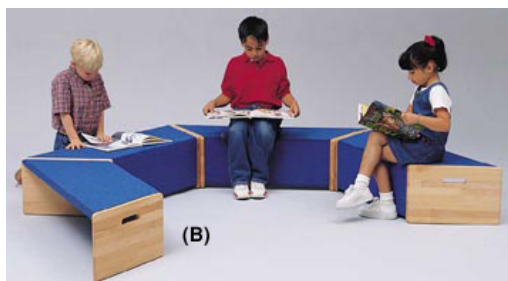

All laminated plywood construction
Picture for illustration only

Picture shows 1 set (3 units)

TRBS-132 Royal Blue

| Stock # | Description |
|----------------|--|
| 5PMTG756 .8467 | 2 steps kids benches Laminate wood surface with cushion . Set of 3. 16"Hx58"Wx27"D |

| Stock # | Description |
|-----------------------|--|
| 5PMTG756. kinder seat | 3 Tier kinder seat. Laminate wood with cushion surface . 28"Hx84"Wx47"D. |

| Stock # | Description |
|-------------|---|
| 5PMTG756KS3 | 3 Tier Benches Stackable in set of 3. Laminate wood with foam cover. 28"Hx36"Wx19"D |

| Stock # | Description |
|--------------|--|
| 8PMT464.0635 | Story time benches. A set of 3 with 12"H,14"H & 16"H. 36"W front & 46"W back. Laminated wood |

| Stock # | Description |
|--------------|---|
| 8PMT464.1407 | Modular Angle benches A set of 4 with cushion seat 12"Hx40"Wx14"D Laminated plywood construction |