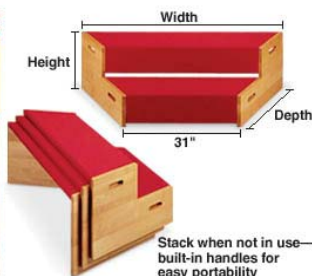

All laminated plywood construction
Picture for illustration only

Picture shows 1 set (3 units)

TRBS-132 Royal Blue

| Stock # | Description |
|----------------|--|
| 5PMTG756 .8467 | 2 steps kids benches Laminate wood surface with cushion . Set of 3. 16"Hx58"Wx27"D |

| Stock # | Description |
|-----------------------|--|
| 5PMTG756. kinder seat | 3 Tier kinder seat. Laminate wood with cushion surface . 28"Hx84"Wx47"D. |

| Stock # | Description |
|-------------|---|
| 5PMTG756KS3 | 3 Tier Benches Stackable in set of 3. Laminate wood with foam cover. 28"Hx36"Wx19"D |

| Stock # | Description |
|--------------|--|
| 8PMT464.0635 | Story time benches. A set of 3 with 12"H,14"H & 16"H. 36"W front & 46"W back. Laminated wood |

| Stock # | Description |
|--------------|---|
| 8PMT464.1407 | Modular Angle benches A set of 4 with cushion seat 12"Hx40"Wx14"D Laminated plywood construction |