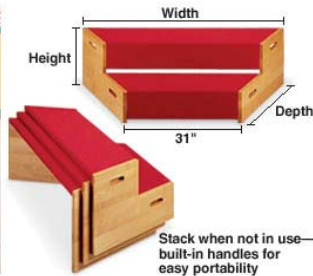

All laminated plywood construction  
Picture for illustration only

Picture shows 1 set ( 3 units )

Stock #	Description
5PMTG756 .8467	2 steps kids benches Laminated wood surface with cushion . Set of 3. 16"Hx58"Wx27"D

Stock #	Description
5PMTG756. kinder seat	3 Tier kinder seat. Laminated wood with cushion surface . 28"Hx84"Wx47"D.

Stock #	Description
5PMTG756KS3	3 Tier Benches Stackable in set of 3. Laminated wood with foam cover. 28"Hx36"Wx19"D

Stock #	Description
8PMT464.0635	Story time benches. A set of 3 with 12"H,14"H & 16"H. 36"W front & 46"W back. Laminated wood

Stock #	Description
8PMT464.1407	Modular Angle benches A set of 4 with cushion seat 12"Hx40"Wx14"D Laminated plywood construction